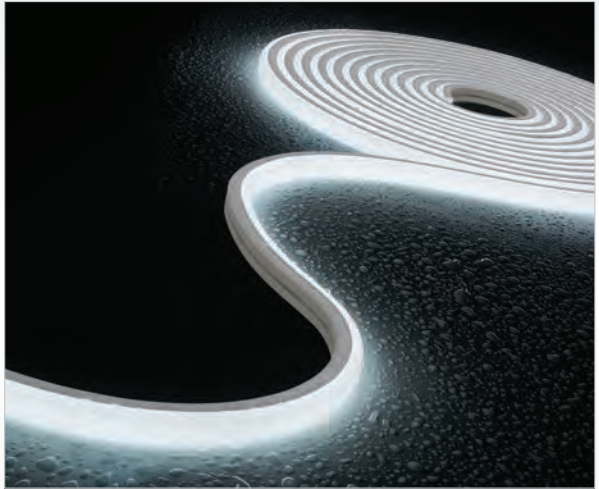

NEO LOOP

tresco
lighting

Bold lighting for
bright applications

tresco 
lighting

Two options

TOP-EMITTING

Curved illuminated top bendable on the vertical axis.

SIDE-EMITTING

Flat illuminated side bendable on the horizontal axis.

LUNIFORM

Luniform technology provides a continuous beam of light without dark spots.

VERSATILE

Perfect for adding light to dark millwork, creating unique wall designs, outlining commercial logos, accent lighting and more.

12VDC

24VDC

79" (2 m) starter cords molded on each end for easy installation

Cuttable and linkable (back-to-back connectors or link cords)

No soldering required!

DIY accessories feature distinctive plastic teeth to ensure secure and reliable connections for indoor and damp locations

Features:

Durable, flexible silicone construction

3W/ft. Luniform output for continuous illumination

Available in (5) color temperatures: 2700K, 3000K, 3500K, 4800K, 6500K

12VDC sold in 16.4' (5 m) rolls; 24VDC sold in 26.25' (8 m) rolls