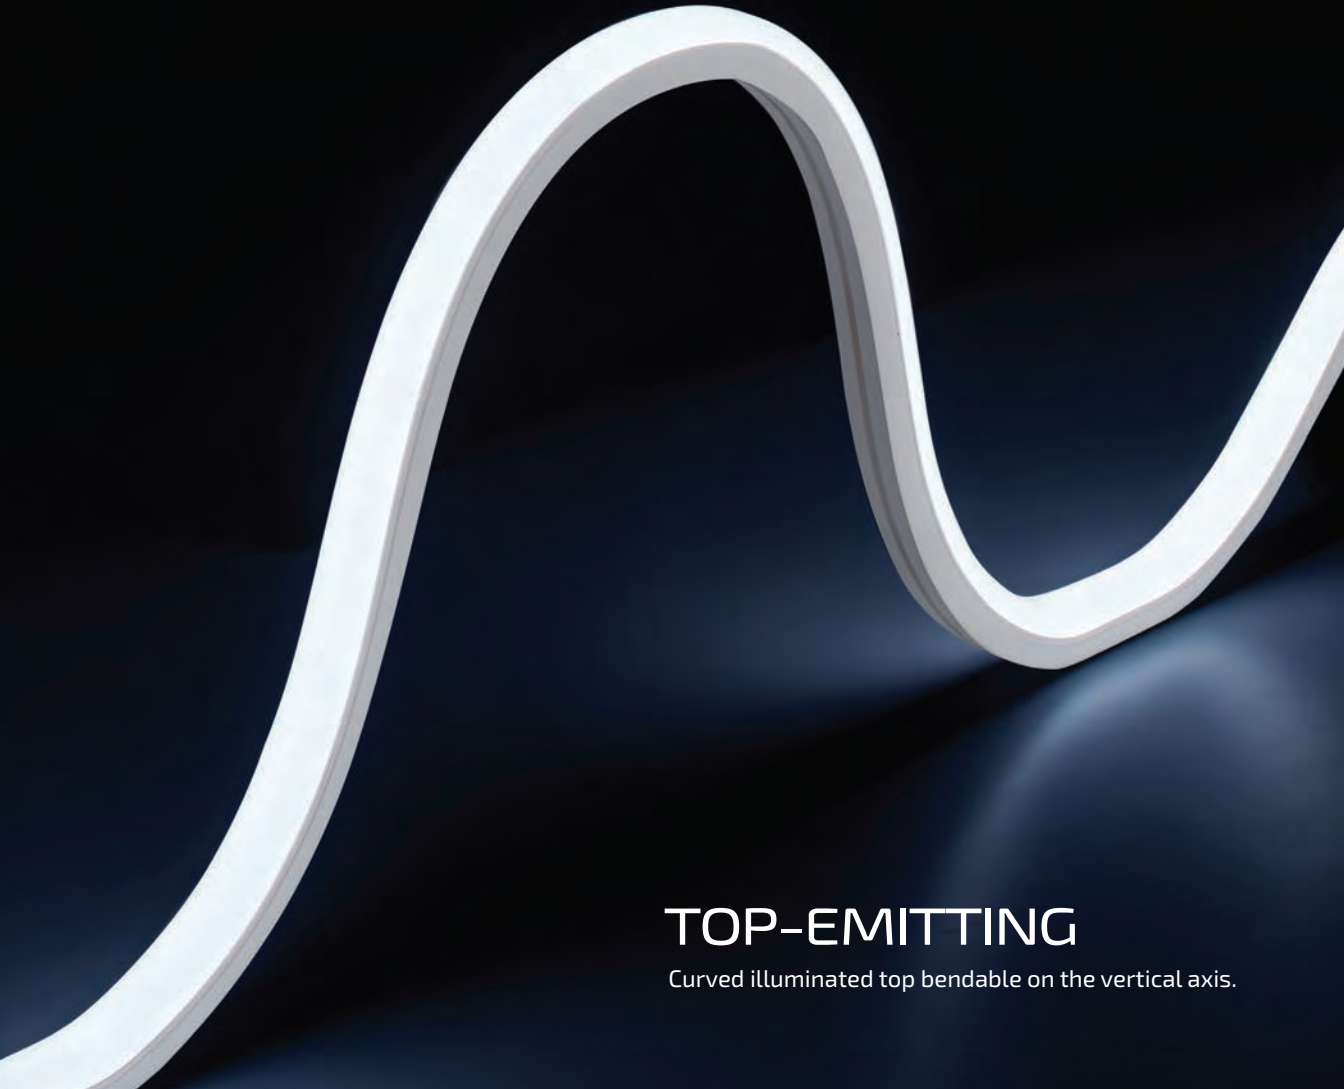

NEO LOOP

tresco
lighting

Bold lighting for
bright applications

tresco 
lighting

Two options

TOP-EMITTING

Curved illuminated top bendable on the vertical axis.

SIDE-EMITTING

Flat illuminated side bendable on the horizontal axis.

LUNIFORM

Luniform technology provides a continuous beam of light without dark spots.

VERSATILE

Perfect for adding light to dark millwork, creating unique wall designs, outlining commercial logos, accent lighting and more.