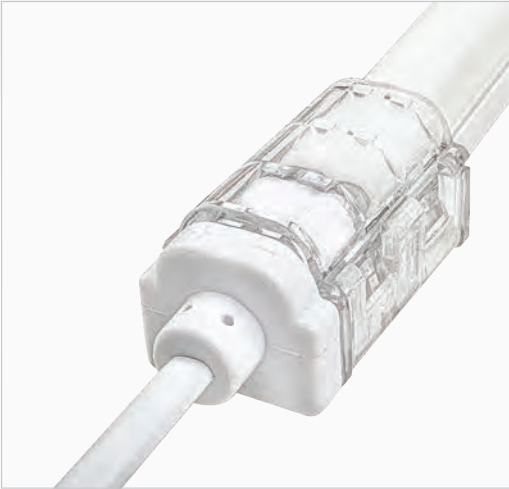

Flat illuminated side bendable on the horizontal axis.

LUNIFORM

Luniform technology provides a continuous beam of light without dark spots.

VERSATILE

Perfect for adding light to dark millwork, creating unique wall designs, outlining commercial logos, accent lighting and more.

12VDC

24VDC

79" (2 m) starter cords molded on each end for easy installation

Cuttable and linkable (back-to-back connectors or link cords)

No soldering required!

DIY accessories feature distinctive plastic teeth to ensure secure and reliable connections for indoor and damp locations

IP65 Rated for use in indoor, outdoor*, damp and wet* locations

Easily press into a groove for recess mounting or surface mount with U-Clips

*When used with factory-installed inputs

Molded ends fit within groove for seamless installation

Linkable with DIY connectors - no soldering required!

79" (2 m) starter cords are molded on each end for easy installation

Groove for recess mounting or surface mount with U-Clips in indoor, outdoor*, damp and wet* locations